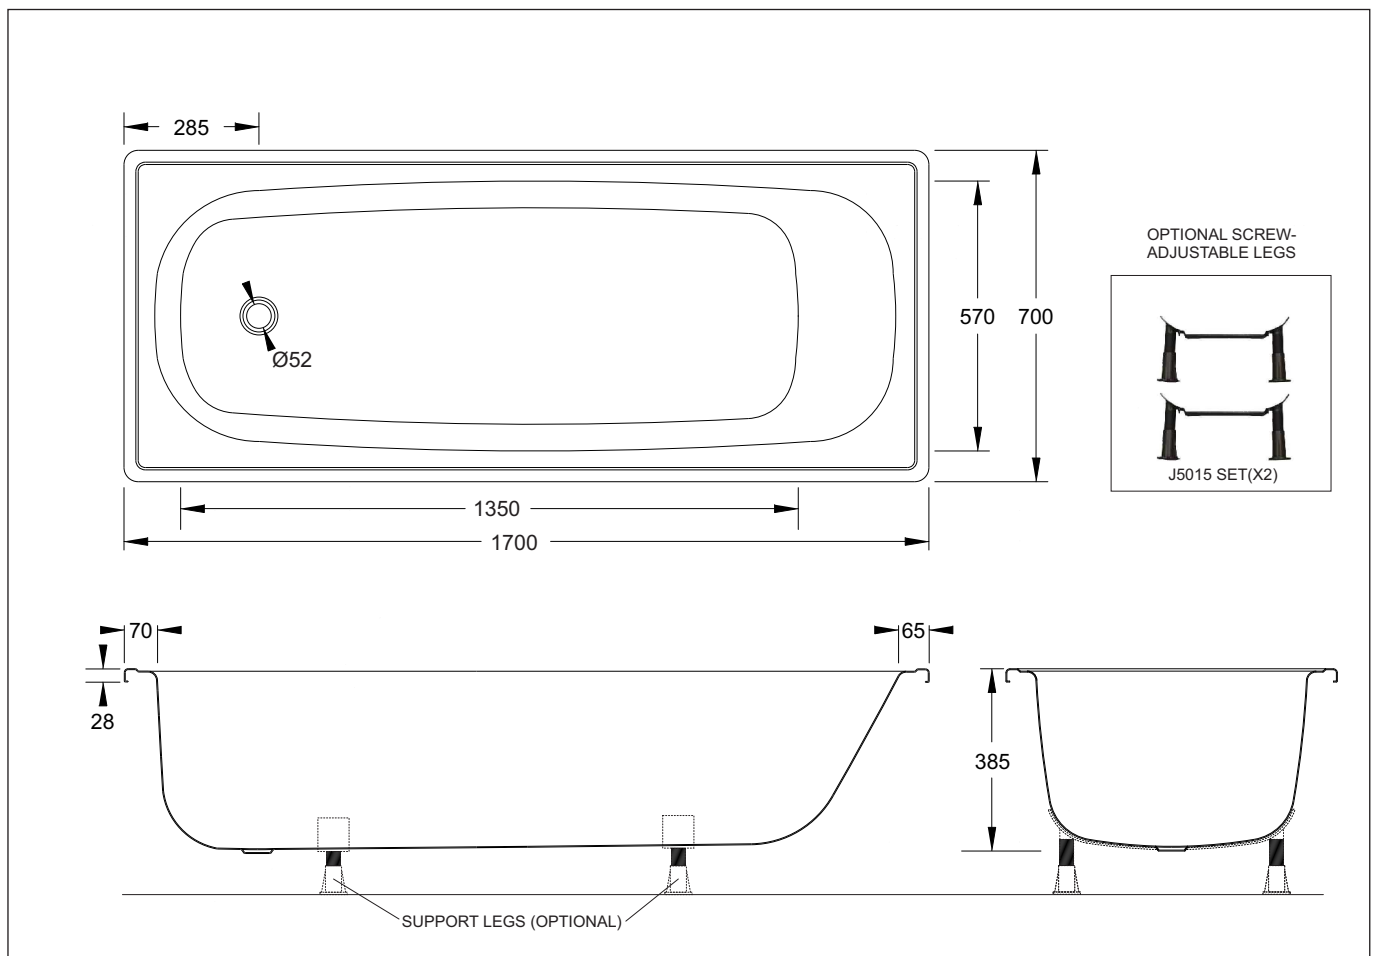

Esti 1700

ENAMELLED STEEL BATH

G E M I N I

- Quality European manufactured pressed steel bath
- Durable scratch resistant enamelled finish
- Modern styling with simple easy-clean lines
- Suitable for commercial or domestic installation
- 1700 x 700mm size to suit most installations
- Comfortable shape with generous depth and 190 litre capacity
- Optional screw-adjustable legs available
- Weight 27kg
- Thickness 2.2mm

Provided		
Item	Description	Code
Bath	Esti 1700 Bath	J5000
Installation	Instruction Sheet	✓
Optional		
Support legs	Screw-adjustable Legs	J5015

All dimensions are in millimetres and are subject to normal manufacturing variation.
As product development is ongoing Gemini reserves the right to vary specifications without notice